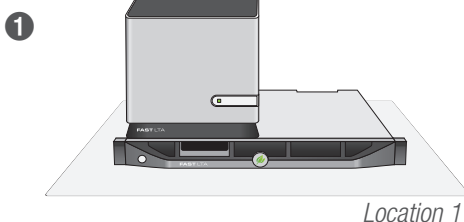

2 Replicated setup, 2x 48 TB net

- 4x Silent Cube 24 TB
- 2x Head Unit C4
- 1x Compliance Option

EUR 70,430.–

plus SLA p.a. EUR 12,4771.40