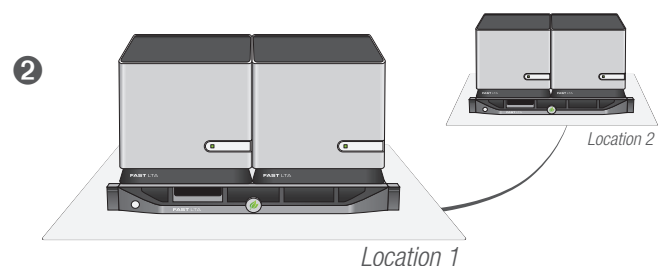

Price List

Silent Cubes

The Silent Cubes storage system consists of a Head Unit (rack mountable server or VMware version) serving as the interface to your network, plus up to 128 Silent Cube storage units.

Sample Configurations

1 Single setup, 4 TB net

- 1x Silent Cube 4 TB
- 1x Head Unit C4
- 1x Compliance Option

EUR 11,770.–

plus SLA p.a. EUR 2,154.60

2 Replicated setup, 2x 48 TB net

- 4x Silent Cube 24 TB
- 2x Head Unit C4
- 1x Compliance Option

EUR 70,430.–

plus SLA p.a. EUR 12,4771.40

Silent Cube long-term storage - four times the security

- Quadruple-redundant hard disk drives with WORM hardware
- 2 energy-saving hard disks, 4 each from 3 different vendors (epidemic failure protection)
- Consumes less than 2 watts of energy in standby mode
- Half 19-inch width, 6 HU (rack mount optional)

Silent Cube storage unit 4 TB net / 6 TB gross	Art.No. 7003	EUR 4,790.-
Silent Cube storage unit 8 TB net / 12 TB gross	Art.No. 7002	EUR 7,990.-
Silent Cube storage unit 16 TB net / 24 TB gross	Art.No. 7009	EUR 11,990.-
Silent Cube storage unit 24 TB net / 36 TB gross	Art.No. 7007	EUR 14,990.-
Rack shelf for up to 6 Silent Cubes / Compact	Art.No. 7008	EUR 249.-